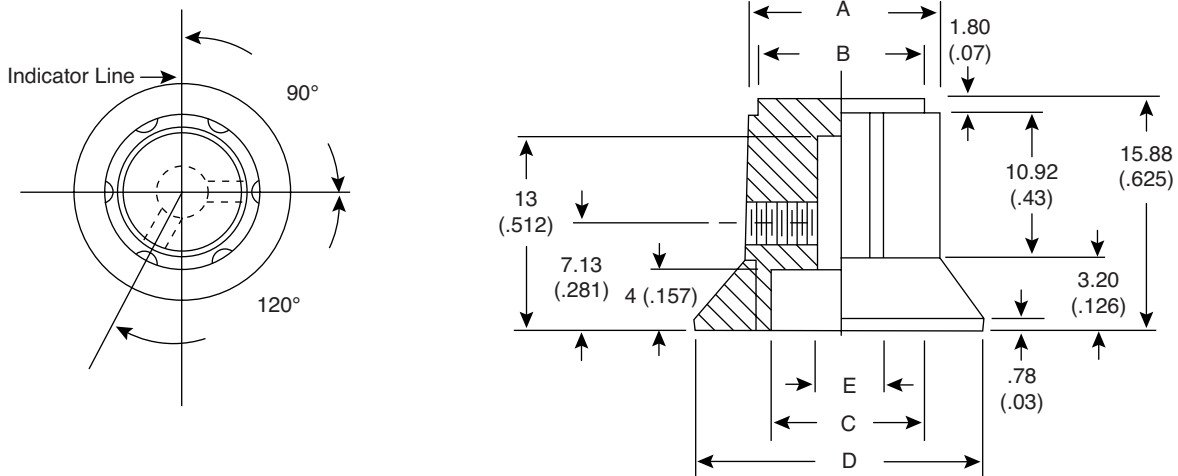

Knobs

450-MAS51, 450-MAS52, 450-MAS53, 450-MAS54,
450-MAS71, 450-MAS72, 450-MAS91, 450-MAS92

Date Last Revised: 5/22/07

Dimensions: mm (In.)

SPECIFICATIONS

Material:	Solid Aluminum
Finish:	Spin
Tolerance:	ø0-4±.10mm, ø4.10-16±.25mm, ø16-64±.30mm

DIMENSIONS MM (IN.)

Mouser Stock No.	A	B	C	D	E	Body
450-MAS51	12.7 (0.50)	10.9 (0.43)	9.5 (0.37)	18.8 (0.74)	3.2 (0.13)	Natural
450-MAS52	12.7 (0.50)	10.9 (0.43)	9.5 (0.37)	18.8 (0.74)	3.2 (0.13)	Black
450-MAS53	12.7 (0.50)	10.9 (0.43)	9.5 (0.37)	18.8 (0.74)	6.4 (0.25)	Natural
450-MAS54	12.7 (0.50)	10.9 (0.43)	9.5 (0.37)	18.8 (0.74)	6.4 (0.25)	Black
450-MAS71	19.0 (0.74)	16.5 (0.65)	15.0 (0.59)	28.5 (1.12)	6.4 (0.25)	Natural
450-MAS72	19.0 (0.74)	16.5 (0.65)	15.0 (0.59)	28.5 (1.12)	6.4 (0.25)	Black
450-MAS91	23.8 (0.94)	20.8 (0.82)	18.0 (0.71)	35.5 (1.40)	6.4 (0.25)	Natural
450-MAS92	23.8 (0.94)	20.8 (0.82)	18.0 (0.71)	35.5 (1.40)	6.4 (0.25)	Black